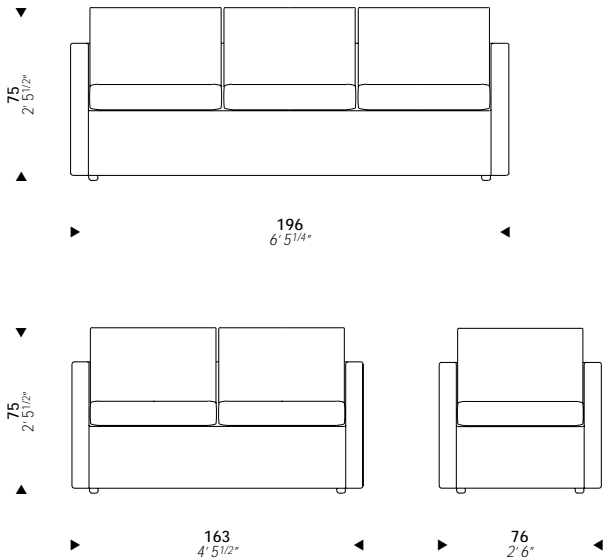

ANONIMO
1920 ca.

AN81
AN82
AN83

Armchair, two and three seat sofa with hardwood frame covered with expanded foam and polyester fiber. Cushions in foam and down. Upholstery options are leather or removable fabric slip cover.

Poltrona e divani a due o tre posti con struttura in legno ricoperto di espanso e foderato con fibra poliestere. Cuscini in piuma d'oca ed espanso. Rivestimento in pelle non sfoderabile. Disponibile anche con rivestimento sfoderabile in vari tessuti.

Matrix International Srl
Loc. Foschi - Largo Friuli, 2
53036 Poggibonsi (SI)
Tel. +39 0577 983838
Fax +39 0577 991523