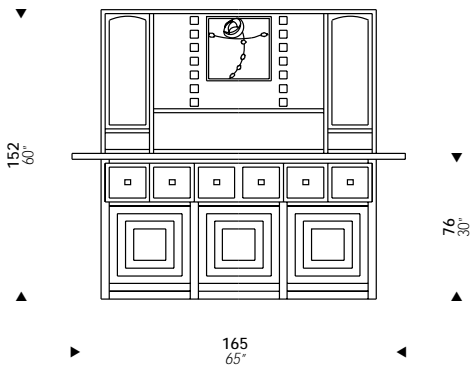

CHARLES RENNIE MACKINTOSH  
1918

MAOO

Sideboard with frame in black lacquered ash with mother of pearl inserts and stained glass panel.

Credenza in frassino laccato nero a poro aperto con inserti in madreperla e pannello in vetro colorato.