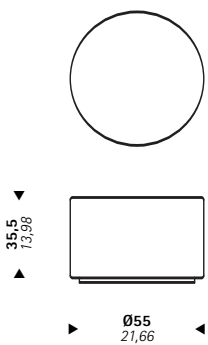

EERO SAARINEN  
1910-61

SA36  
SA46

Pouf with wooden base  
and self-supporting  
expanded foam.  
Removable covering  
in fabric.

Pouf, base in legno,  
imbottitura in espanso  
autoportante.  
Rivestimento sfoderabile  
in tessuto.