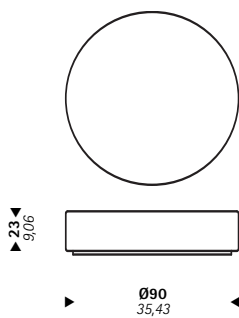

EERO SAARINEN  
1910-61

SA36  
SA46

Pouf with wooden base  
and self-supporting  
expanded foam.  
Removable covering  
in fabric.

Pouf, base in legno,  
imbottitura in espanso  
autoportante.  
Rivestimento sfoderabile  
in tessuto.